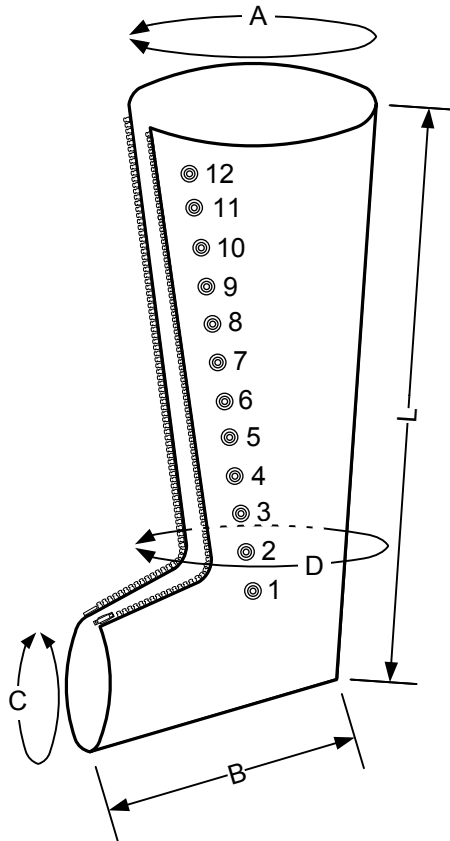

## Comfy Sleeves and Expanders

Comfy sleeve.vsd

### Notes:

1. All Dimensions are in cm (Centimeters).
2. General tolerance:  $\pm 1$ cm
3. A, C & D dimensions are circumferences.

Cat #	Sleeve details and length			Sleeve's dimensions					Expander Cat. No.	Expander sizes	Dimensions with Expander		
				A	B	C	D	L			A	C	D
L41L2285	Comfy	M	85cm	70	30	32	40	83	L415A087	Size C	80	42	50
L41L2365	Comfy	L	65cm	80	40	47	55	65	L415A078	Size B	90	57	65
L41L2375	Comfy	L+	75cm	90	40	47	55	75	L415A087	Size C	100	57	65
L41L2385	Comfy	L++	85cm	94	40	47	55	84	L415A094	Size D	100	57	65