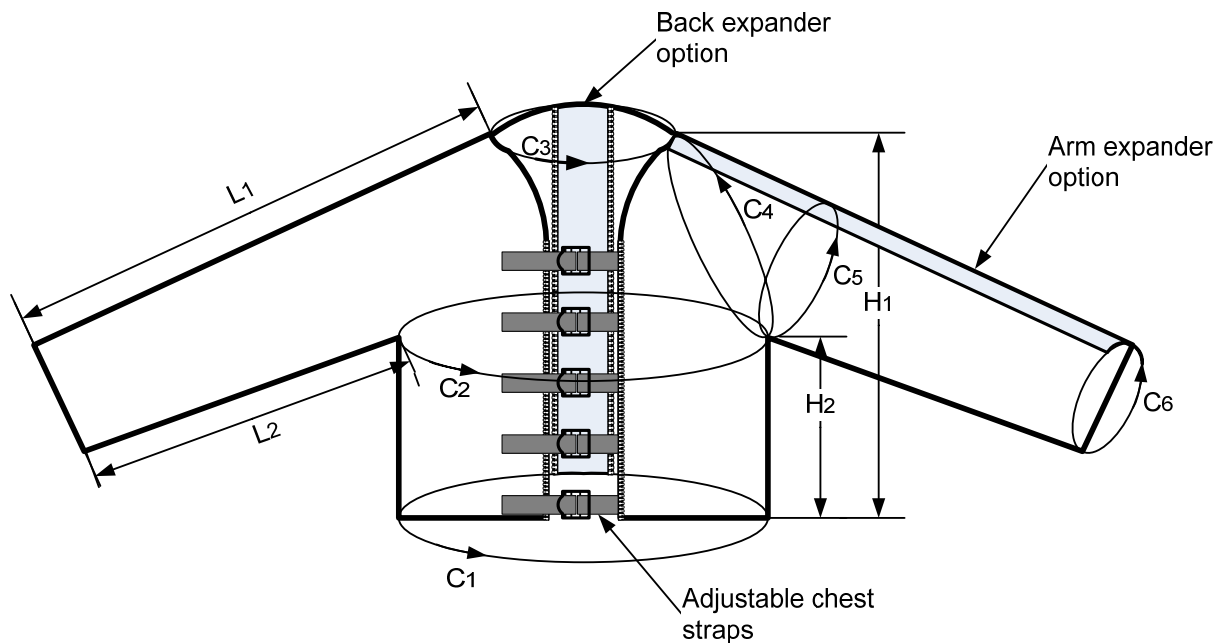

## 24 chambers Jacket

24 Cells Jacket.vsd

**Note:**

All dimensions are in cm (centimeters). General tolerance:  $\pm 1$ cm

Jacket	Part No.	L1	L2	H1	H2	Adjustable chest straps							With optional back / arm expanders						
						C1 & C2		C3		C4	C5	C6	C1&C2		C3		C4	C5	C6
						min	max	min	max				min	max	min	max			
Short arm	L4MJ2125	80	57	60	29	105	123	48	64	68	48	40	115	133	58	74	77	58	50
Long arm	L4MJ2135	96	72			105	123	48	64	68	48	40	115	133	58	74	77	58	50