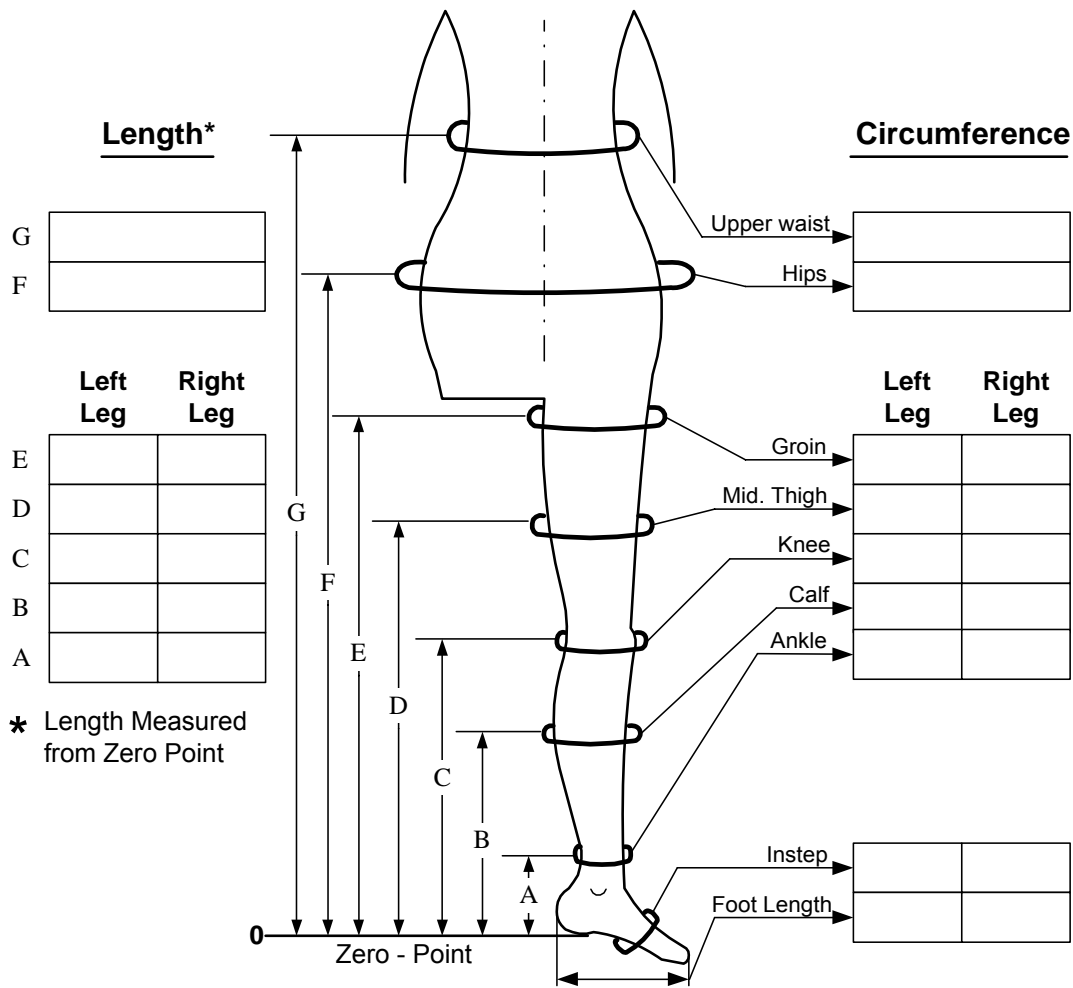

DATE:

--	--	--	--	--	--

Physician Name: _____

Other Details: _____

* Length Measured from Zero Point

Dimensional Data in cm
 General Tolerance ± 1 cm

Accurate measuring is the key to perfect fit and best results